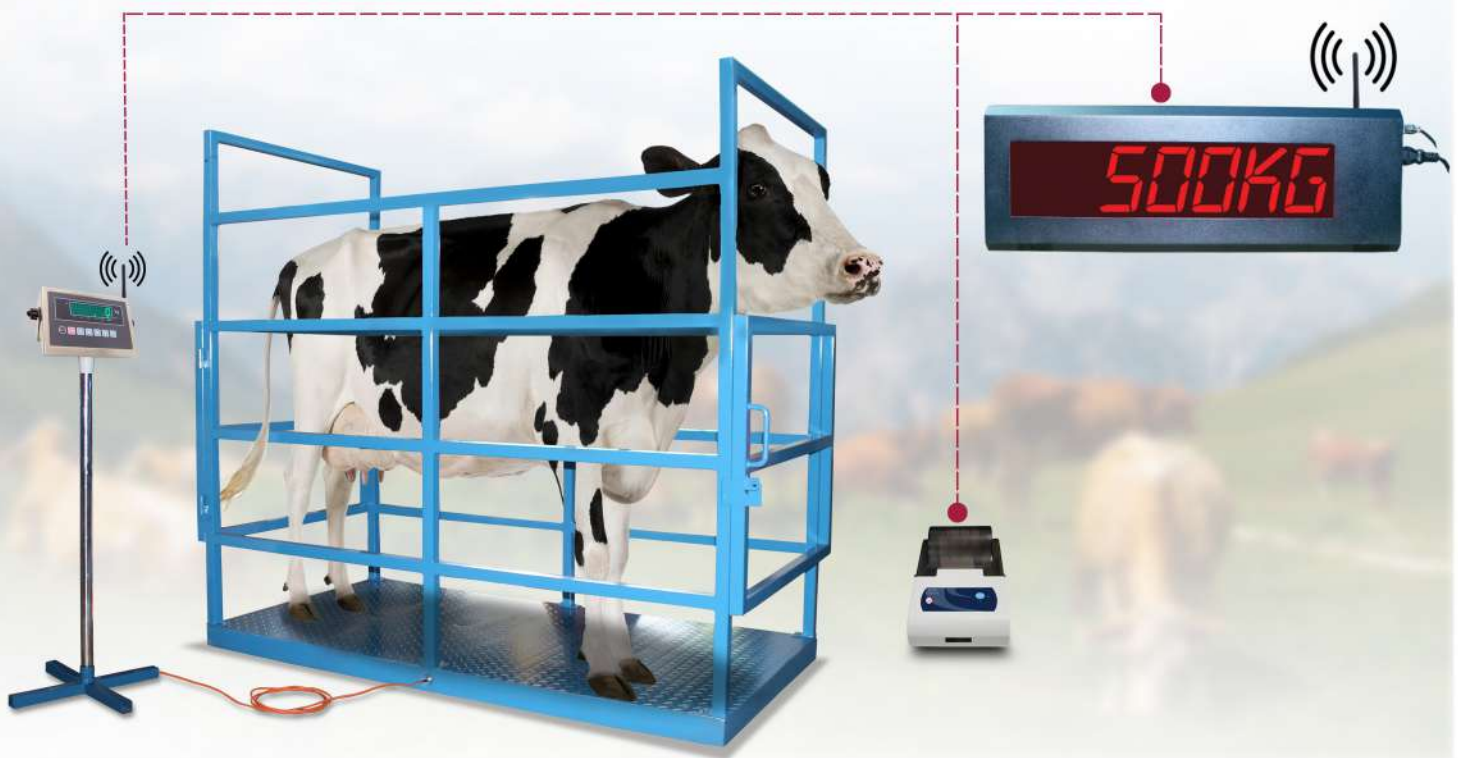

## A1GB3 Animal Scale

### Feature:

- Dimension: 1mx2m
- Capacity:500kg, 1t, 2t
- Animal scale with cage
- Stable and accurate weighing statistic
- Can averagehold value of weight
- 6-digit, 7-segment with a decimal point, 30.5 mm high LED display
- Built in RS-232
- Rechargeable battery

### Specifications:

Platter size (mm)	Capacity (kg)	Readability (kg)
1000 x 2000	500	0.2
1000 x 2000	1000	0.2
1000 x 2000	2000	0.2