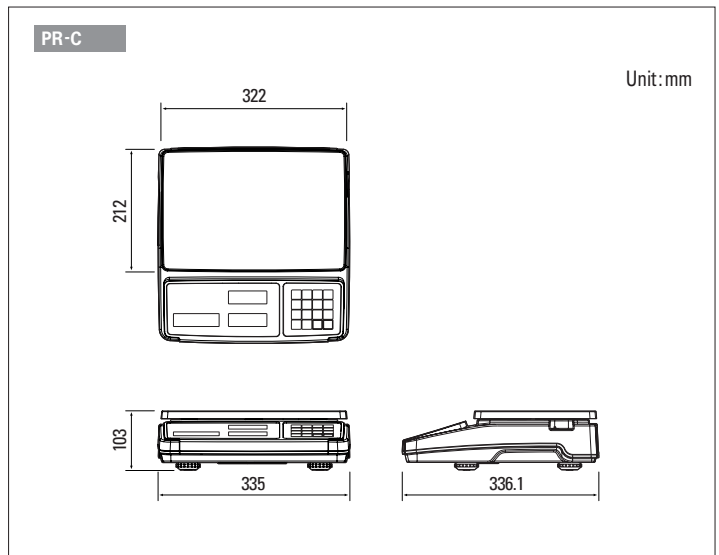

- High-Resolution Weighing - External Resolution:1/30,000
- High brightness LED display
- Check-Weighing function(HI/OK/LO)

PR-C SERIES | Counting Scale

High weighing performance

The counting scale can handle a maximum weight of 30kg providing accuracy that measures to 0.1g precision.

PR-C will indicate whether the actual weight of the loaded items is out of the present range with alarm beep sounds.

FEATURES

- High resolution(1/30,000)
- Counting and percentage comparison function (HI/OK/LO) with alarm beeps
- RS-232C interface(PC/PRINTER)
- Rechargeable battery

OPTION

- JXP-205(ticket and label printer)

SPECIFICATIONS

Model	PR-C			
Max.capacity(g)	3,000	6,000	15,000	30,000
Readability(g)	0.1	0.2	0.5	1
External resolution	1/30,000			
Internal resolution	1/600,000			
Display type	LED			
Weight units	kg, g, lb, oz			
Operating temperature	0°C ~ 40°C			
Power	AC 220~240, 50/60Hz Pb Battery 6V/4Ah			
Battery life	100hrs			
Dimensions (mm)	335(W)x336.1(D)x103(H)			
Platter size (mm)	322(W)x212(D)			
Product Weight (kg)	3.5			

DIMENSIONS

CAS

CAS BLDG., 1315, YANGJAE-DAERO,
GANGDONG-GU, SEOUL, KOREA
TEL_ 82 2 2225 3500
FAX_ 82 2 475 4668

<http://www.globalcas.com>

Specifications are subject to change for improvement without prior notice.