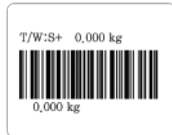

- High-Resolution Weighing - External Resolution:1/30,000
- High brightness LED display
- Check-Weighing function(HI/OK/LO)

PR-C SERIES | Counting Scale

High weighing performance

The counting scale can handle a maximum weight of 30kg providing accuracy that measures to 0.1g precision.

Compatible with Label and Ticket printer

PR-C can be connected with label or ticket printer for printing useful information such as weight, date and quantity.

03/20/2014:09:10:06 p.m.
T/W:S+ 0,000 kg
U/W: 0 g/PCS
Qty: 0 PCS

<Label Printer>

03/19/2014:15:28:52 p.m.
T/W:S+ 0,000 kg
U/W: 0 g/PCS
Qty: 0 PCS

T/W:S+ 0,000 kg
Qty: 0 PCS

T/W:U- 0,206 kg
T/W:U- 0,207 kg
T/W:U- 0,207 kg

<Ticket Printer>

Check Weighing function(HI/OK/LO)

OPTION

- JXP-205(ticket and label printer)

SPECIFICATIONS

Model	PR-C			
Max.capacity(g)	3,000	6,000	15,000	30,000
Readability(g)	0.1	0.2	0.5	1
External resolution	1/30,000			
Internal resolution	1/600,000			
Display type	LED			
Weight units	kg, g, lb, oz			
Operating temperature	0°C ~ 40°C			
Power	AC 220~240, 50/60Hz Pb Battery 6V/4Ah			
Battery life	100hrs			
Dimensions (mm)	335(W)x336.1(D)x103(H)			
Platter size (mm)	322(W)x212(D)			
Product Weight (kg)	3.5			