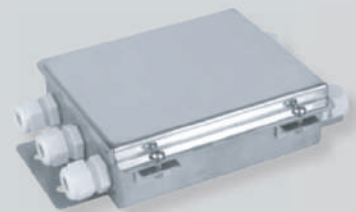

Construction and weighbridge plate coated with anti-rust liquid

Epoxy paint

Complete with digital load cells & digital indicator

Easy maintenance

Two years limited warranty

Europe weighbridge design

Indicator MK-E1005

Load cells MK-QS-D

Low High Profile

Junction Box MK-JBD

MK SOLUTION (USA), INC

Address:
Plaza Vegas, 3305 west Spring Mountain
Rd., #48, Las Vegas Nevada 89102, USA
www.mk-cells.com

MK-WEIGHBRIDGE

SPECIFICATIONS