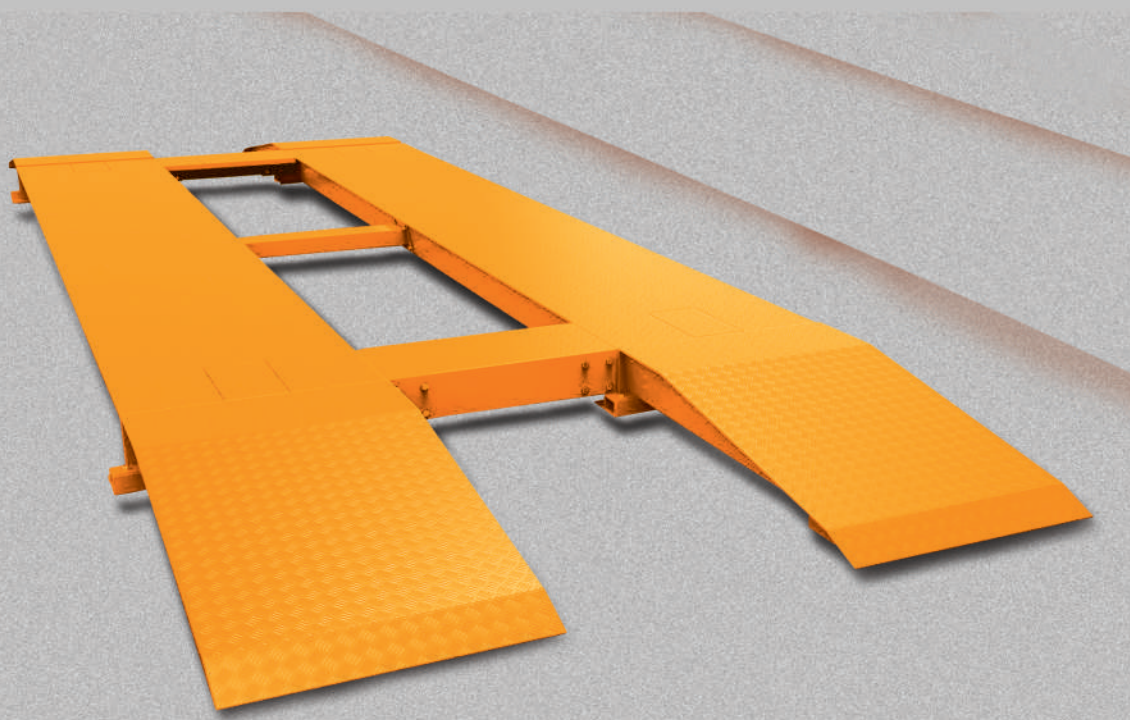

MK-WEIGHBRIDGE

Description

MK-Cells has been known as a trusted name in the field of weight scale industry. Therefore, our weighbridge quality is essential to score above fair trades. The design is very simple, yet it has a solid structure to accommodate your requirement. Our weighbridges are built to handle an enormous amount of abuse. We guarantee our weighbridges can weigh trucks with a gross weight of 50,000kg each at a rate of 100 weighing per day, at 365 days a year for 2 years. A quality reliability and consistency performing well are the keys.

Construction and weighbridge plate coated with anti-rust liquid

Epoxy paint

Complete with digital load cells & digital indicator

Easy maintenance

Two years limited warranty

Europe weighbridge design

Indicator MK-E1005

Load cells MK-QS-D

Low High Profile

Junction Box MK-JBD

MK SOLUTION (USA), INC

Address:
Plaza Vegas, 3305 west Spring Mountain
Rd., #48, Las Vegas Nevada 89102, USA
www.mk-cells.com

MK-WEIGHBRIDGE

SPECIFICATIONS

System : Module system (knockdown structure)
 Cap : 50t ~ 100t
 Readability : 10kg ~ 50kg

CONSTRUCTION

Model : Pit or pitless
 Plate thickness : 12mm
 Size (m) : 2.4x4.5, 3x6, 3x9, 3x12

ELECTRONIC COMPONENT