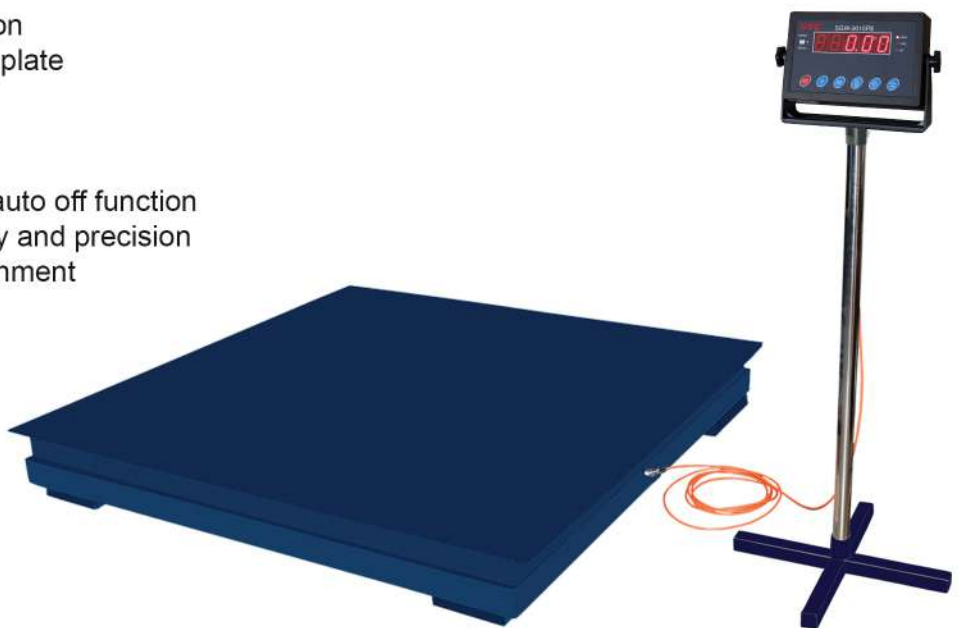

Floor Scale

SGW-3015PS

Features:

- Built in rechargeable battery
- Strong alloy steel construction
- High Quality stainless steel plate
- High Quality Load Cell
- Accumulating function
- Built in RS-232
- Auto power saving mode & auto off function
- Selectable weighing capacity and precision
- Suitable for industrial environment
- High bright red led display
- Accurate and super stability
- Programmable digital filter
- Counting function
- Mild steel platter
- Single frame
- With stainless steel pole

Specifications

Platform size (mm)	Capacity (kg)	Readability (kg)
1000 x 1000	1000	0.2
1200 x 1200	2000	0.5
1500 x 1500	2000	0.5
1500 x 1500	3000	1
1500 x 1500	5000	1
1500 x 2000	3000	1
1500 x 2000	5000	1
2000 x 2000	3000	1
2000 x 2000	5000	2
2000 x 3000	3000	1
2000 x 3000	5000	2