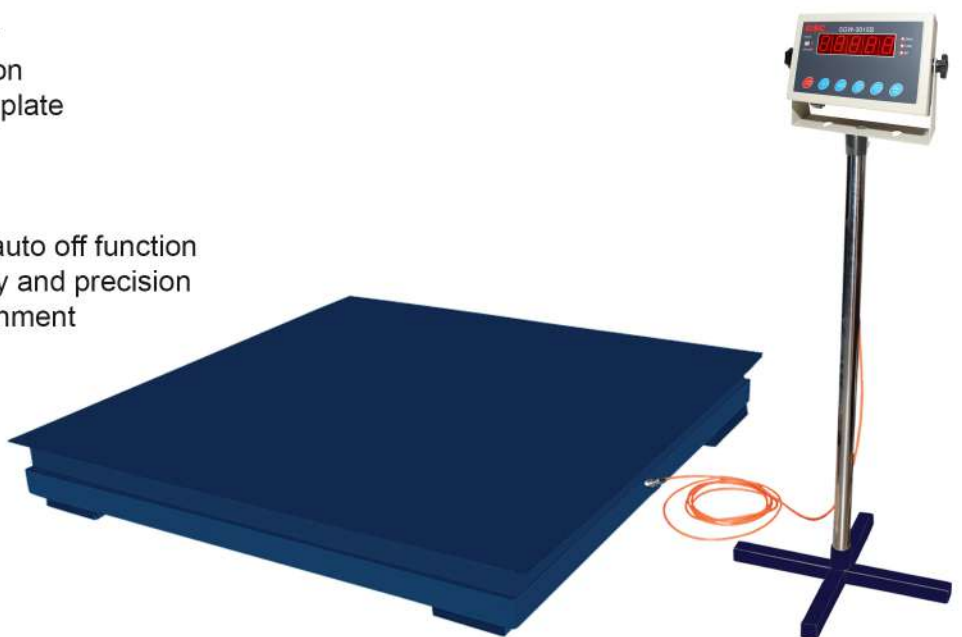

Floor Scale

SGW-3015S

Features:

- Built in rechargeable battery
- Strong alloy steel construction
- High Quality stainless steel plate
- High Quality Load Cell
- Accumulating function
- Built in RS-232
- Auto power saving mode & auto off function
- Selectable weighing capacity and precision
- Suitable for industrial environment
- High bright red led display
- Accurate and super stability
- Programmable digital filter
- Hold function
- Counting function
- Mild steel platter
- Single frame
- With stainless steel pole

Specifications

Platform size (mm)	Capacity (kg)	Readability (kg)
1000 x 1000	1000	0.2
1200 x 1200	2000	0.5
1500 x 1500	2000	0.5
1500 x 1500	3000	1
1500 x 1500	5000	1
1500 x 2000	3000	1
1500 x 2000	5000	1
2000 x 2000	3000	1
2000 x 2000	5000	2
2000 x 3000	3000	1
2000 x 3000	5000	2