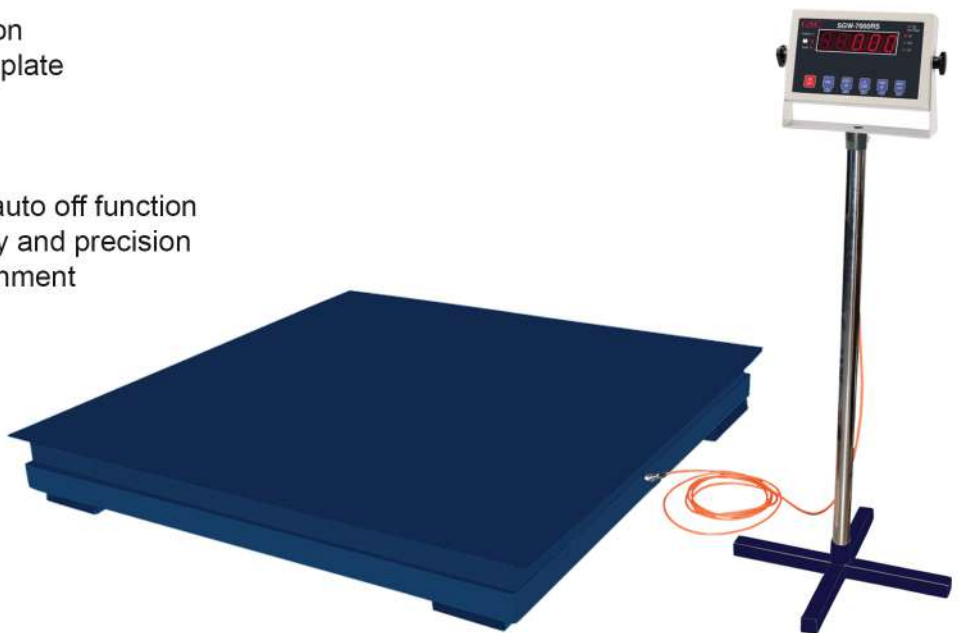

Floor Scale SGW-7000RS

Features:

- Built in rechargeable battery
- Strong alloy steel construction
- High Quality stainless steel plate
- High Quality Load Cell
- Accumulating function
- Built in RS-232
- Auto power saving mode & auto off function
- Selectable weighing capacity and precision
- Suitable for industrial environment
- High bright red led display
- Accurate and super stability
- Programmable digital filter
- Hold function
- Counting function
- Mild steel platter
- Single frame
- With stainless steel pole

Specifications

Platform size (mm)	Capacity (kg)	Readability (kg)
1000 x 1000	1000	0.2
1200 x 1200	2000	0.5
1500 x 1500	2000	0.5
1500 x 1500	3000	1
1500 x 1500	5000	1
1500 x 2000	3000	1
1500 x 2000	5000	1
2000 x 2000	3000	1
2000 x 2000	5000	2
2000 x 3000	3000	1
2000 x 3000	5000	2