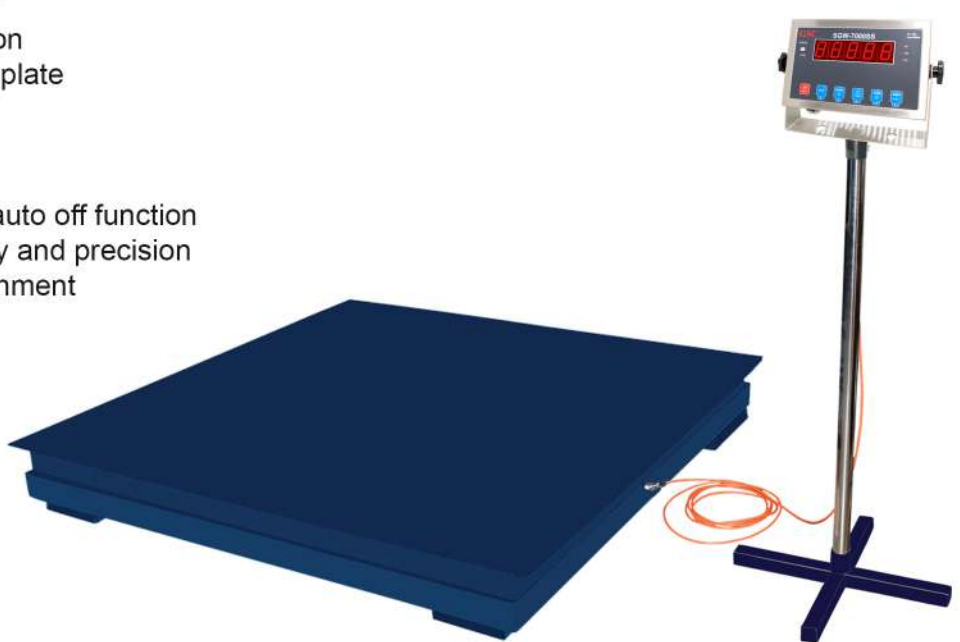

# Floor Scale

## SGW-7000SS

### Features:

- Built in rechargeable battery
- Strong alloy steel construction
- High Quality stainless steel plate
- High Quality Load Cell
- Accumulating function
- Built in RS-232
- Auto power saving mode & auto off function
- Selectable weighing capacity and precision
- Suitable for industrial environment
- High bright red led display
- Accurate and super stability
- Programmable digital filter
- Hold function
- Counting function
- Mild steel platter
- Single frame
- With stainless steel pole

### Specifications

Platform size (mm)	Capacity (kg)	Readability (kg)
1000 x 1000	1000	0.2
1200 x 1200	2000	0.5
1500 x 1500	2000	0.5
1500 x 1500	3000	1
1500 x 1500	5000	1
1500 x 2000	3000	1
1500 x 2000	5000	1
2000 x 2000	3000	1
2000 x 2000	5000	2
2000 x 3000	3000	1
2000 x 3000	5000	2