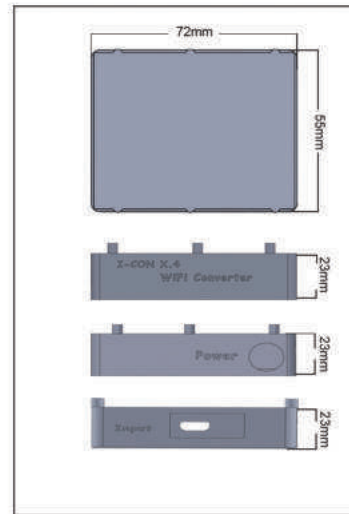

Can be applied to more than 1 indicator simultaneously

More than 1 printer connection

More than 1 PC connection

Parallel Multiconnection devices

Smart & Practical Work

Physical Specification

- Color box : Dark Green (Client) and Black (Host)
- Material : Plastic
- Dimensions (mm) : 70 (P) x 55 (L) x 25 (T)
- Weight (gr) : 60

Dimensions

Specifications

- Model type : I-CON X.4
- Input voltage : ± 5 Vdc
- Working temperature : 5°C - 50°C
- Frequency : 2.4 GHz - 22.5 Ghz
- Wifi : IEEE 802.11 b / g / n
- Maximum distance : ± 100 meters (without obstacles)
- Bandwidth : 10Mbps
- Communication : IP Address