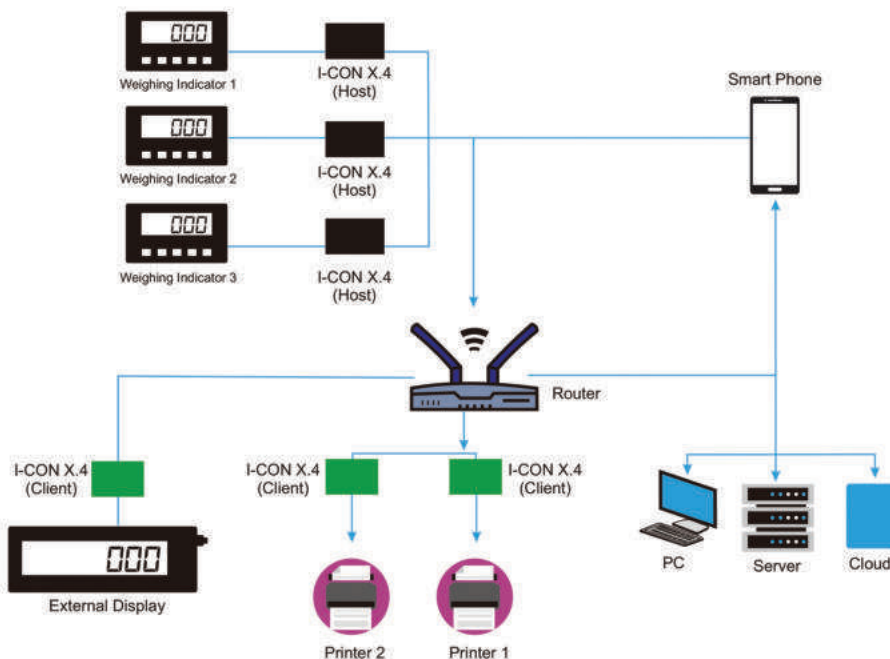

How I-CON X.4 Work?

Address:
Green Sedayu Bizpark
Jl. Daan Mogot KM. 18 Blok DM 11 No. 62
Kalideres, Jakarta Barat 11840
www.interscales.com